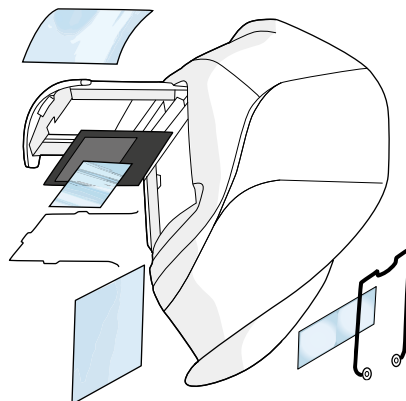

BETA 90X

Beta 90X

9873047

Beta 90X welding helmet with auto-darkening welding filter XA 47.

Spare parts and accessories

Protection plate, 10 pcs	SP9873253
ADF welding filter XA 47 (shades 9-15, size 90 x 110)	SP9873063
Inner protection plate for SA 47 / XA 47 (104 x 54), 5 pcs	SP012952
Safety plate (90 x 110 x 1.5), 10 pcs	SP9873254
Filter retaining spring	3149850
Magnifying lens holder	SP011159
Headband	4306370
Sweatband, 2 pcs	SP9873018
Hatch set	4301050

Magnifying lenses

Diopter 1.0 (51 x 108 mm)	9873260
Diopter 1.5 (51 x 108 mm)	9873261
Diopter 2.0 (51 x 108 mm)	9873262
Diopter 2.5 (51 x 108 mm)	9873263

SP9873253

SP9873063

SP012952

3149850

SP9873018

4306370