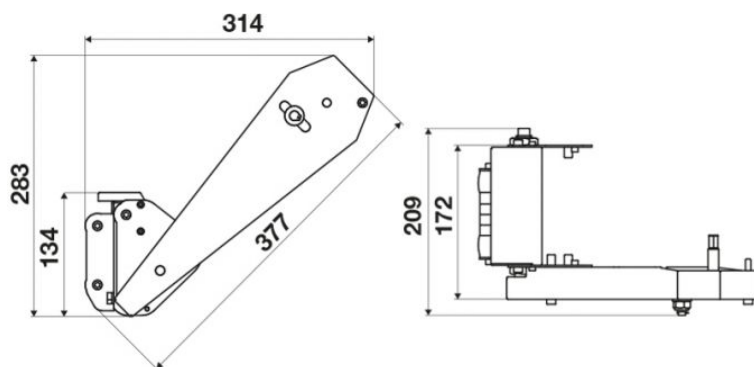

AREAS OF USE

FEATURES

OVERALL DIMENSIONS (mm)

ADVANCED FLUID
MANAGEMENT SOLUTIONS

RAASM S.p.a.

Via Marangoni 33, 36022
S. Zeno di Cassola (VI) Italy
Tel. +39 0424 570891
info@raasm.com

P/N 79/44312

Automatic hose guide "M-Arte" in AISI 316 stainless steel s. 430 for hose until 1/2"

AREAS OF USE

FEATURES

OVERALL DIMENSIONS (mm)

ADVANCED FLUID
MANAGEMENT SOLUTIONS

RAASM S.p.a.

Via Marangoni 33, 36022
S. Zeno di Cassola (VI) Italy
Tel. +39 0424 570891
info@raasm.com

P/N 77/45401

Automatic hose guide "M-Arte" in painted steel s. 540
for hose up to 3/4"

AREAS OF USE

FEATURES

OVERALL DIMENSIONS (mm)