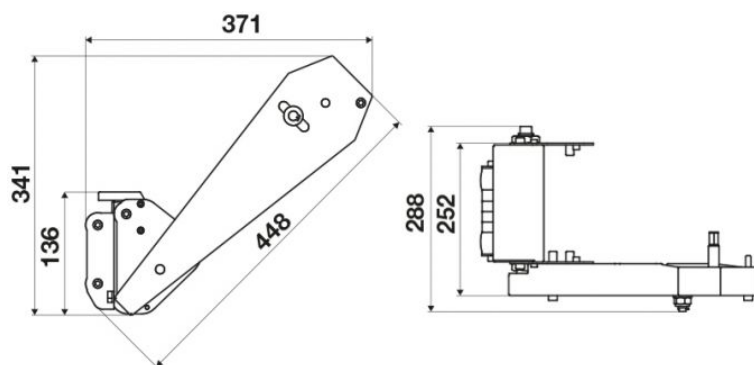

AREAS OF USE

FEATURES

OVERALL DIMENSIONS (mm)

ADVANCED FLUID
MANAGEMENT SOLUTIONS

RAASM S.p.a.

Via Marangoni 33, 36022
S. Zeno di Cassola (VI) Italy
Tel. +39 0424 570891
info@raasm.com

P/N 77/45401

Automatic hose guide "M-Arte" in painted steel s. 540
for hose up to 3/4"

AREAS OF USE

FEATURES

OVERALL DIMENSIONS (mm)

ADVANCED FLUID
MANAGEMENT SOLUTIONS

RAASM S.p.a.

Via Marangoni 33, 36022
S. Zeno di Cassola (VI) Italy
Tel. +39 0424 570891
info@raasm.com

P/N 79/45312

Automatic hose guide "M-Arte" in AISI 316 stainless steel s. 530 for hose until 1/2"

AREAS OF USE

FEATURES

OVERALL DIMENSIONS (mm)