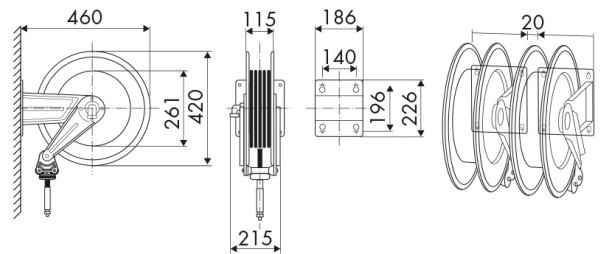

## ART. 8430.302

Fixed hose reel, s.430, for hot water, 200 bar, with black rubber hose 18 m,  $\varnothing$  3/8"

### Features

Pressure  
Compatible fluids  
Swivel joint  
Seals  
Characteristic  
Material  
Couplings  
Hose  
 $\varnothing$  and hose length  
Inlet  
Outlet  
Reel flow path

### Value

200 bar  
water max 130 °C  
AISI 304 stainless steel  
Viton®  
fixed  
painted steel  
zinc plated steel  
p/n 995.518  
 $\varnothing$  3/8" - 18 m  
G 3/8" (f)  
G 3/8" (f)  
AISI 304 stainless steel - zinc plated steel