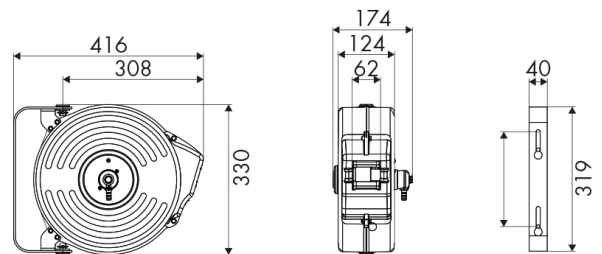

ART. 93208.104

Enclosed hosel reel, stainless steel AISI 304, s.300, for air-water, 20 bar, PU hose 20 m, \varnothing 8 x 12 mm

Features

Pressure
Compatible fluids
Swivel joint
Seals
Characteristic
Material
Couplings
Hose
 \varnothing and hose length
Inlet
Outlet
Reel flow path

Value

20 bar
air - water 70 °C
AISI 304 stainless steel, swivelling hose outlet
Viton®
swivelling
AISI 304 stainless steel
AISI 304 stainless steel
p/n 981.121
 \varnothing 5/16" - 20 m
G 3/8" (m)
G 1/4" (m)
AISI 304 stainless steel - Delrin®