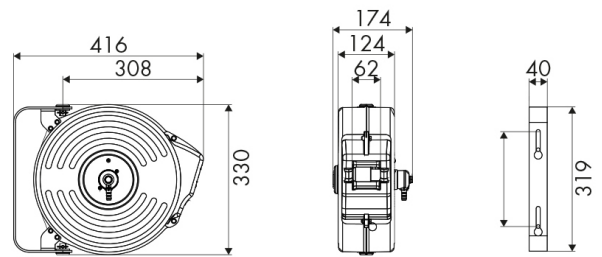

ART. 93208.106

Enclosed hosel reel, stainless steel AISI 304, s.300, for air-water, 20 bar, PU hose 15 m, \varnothing 10 x 14,5 mm

Features

Pressure
Compatible fluids
Swivel joint
Seals
Characteristic
Material
Couplings
Hose
 \varnothing and hose length
Inlet
Outlet
Reel flow path

Value

20 bar
air - water 70 °C
AISI 304 stainless steel, swivelling hose outlet
Viton®
swivelling
AISI 304 stainless steel
AISI 304 stainless steel
p/n 982.116
 \varnothing 3/8" - 15 m
G 3/8" (m)
G 3/8" (m)
AISI 304 stainless steel - Delrin®